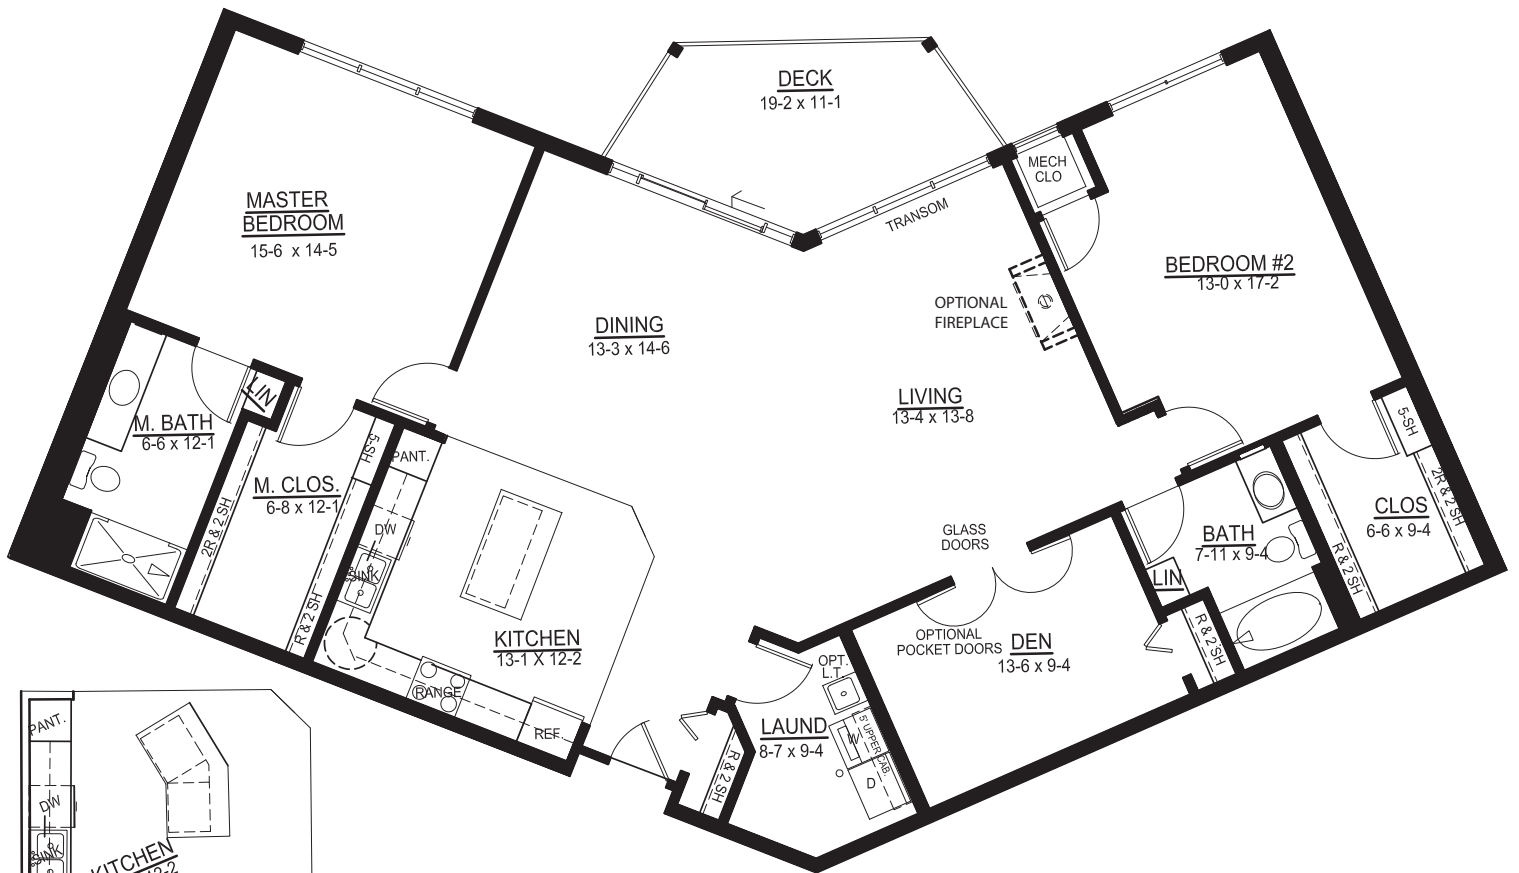

RED FIRESIDE 2 BR + DEN

1803 SQ. FT.

APPLEWOOD POINTE ROSEVILLE AT CENTRAL PARK

Actual dimensions may vary due to construction.
Plans are subject to change without notice.

ANGLED ISLAND OPTION