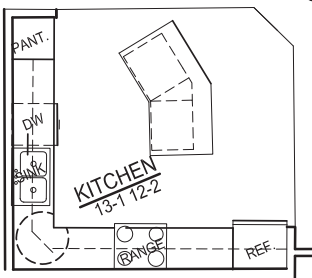

RED FIRESIDE 2 BR + DEN

1803 SQ. FT.

APPLEWOOD POINTE ROSEVILLE AT CENTRAL PARK

Actual dimensions may vary due to construction.
Plans are subject to change without notice.

ANGLED ISLAND OPTION